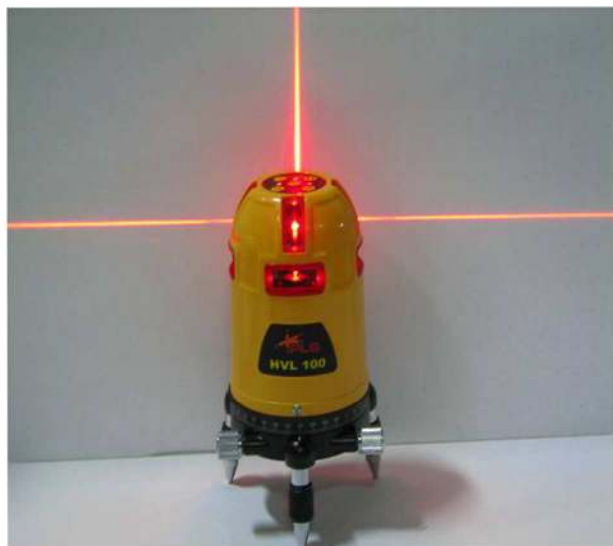

PACIFIC LASER SYSTEMS

The Professional Standard

HVL 100

360 Degree Horizontal And Vertical Lines
Fully Self Leveling

Package Includes:

- HVL 100
- SLD Receiver (Optional)
- Heavy Duty Wall Bracket
- Rechargeable NiMH Batteries
- Layout Targets

Applications

- Interior Remodeling
- Ceramic Tile Layout
- Electrical / HVAC
- Wallpaper

Horizontal Line $\pm 1/8''$ @ 60 Feet (± 3 mm @ 20 meters)

Leveling Range ± 4 Degrees

Mounts To PLS Elevator Tripod And PLS Wall Bracket