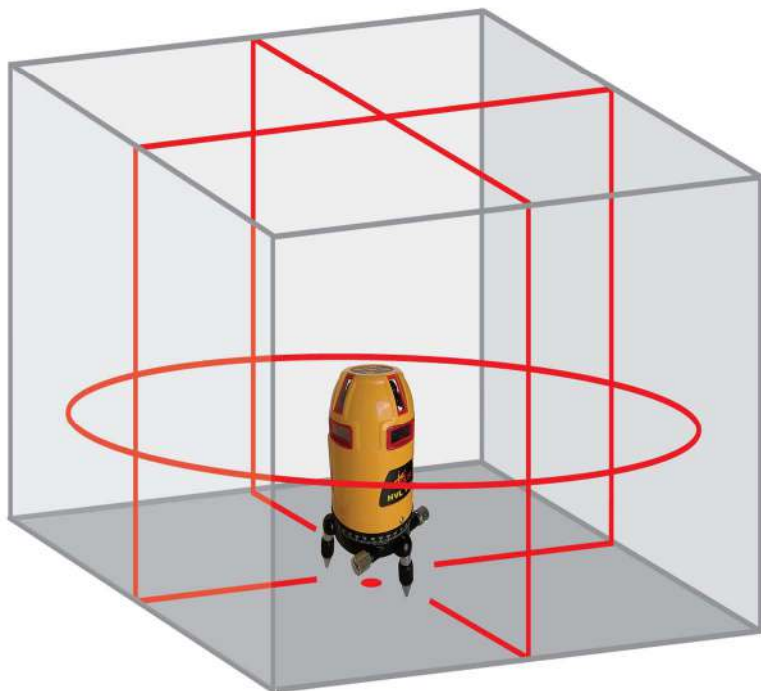

PACIFIC LASER SYSTEMS

The Professional Standard

HVL 100

360 Degree Horizontal And Vertical Lines
Fully Self Leveling

Package Includes:

- HVL 100
- SLD Receiver (Optional)
- Heavy Duty Wall Bracket
- Rechargeable NiMH Batteries
- Layout Targets

Applications

- Interior Remodeling
- Ceramic Tile Layout
- Electrical / HVAC
- Wallpaper

Horizontal Line $\pm 1/8''$ @ 60 Feet (± 3 mm @ 20 meters)

Leveling Range ± 4 Degrees

Mounts To PLS Elevator Tripod And PLS Wall Bracket